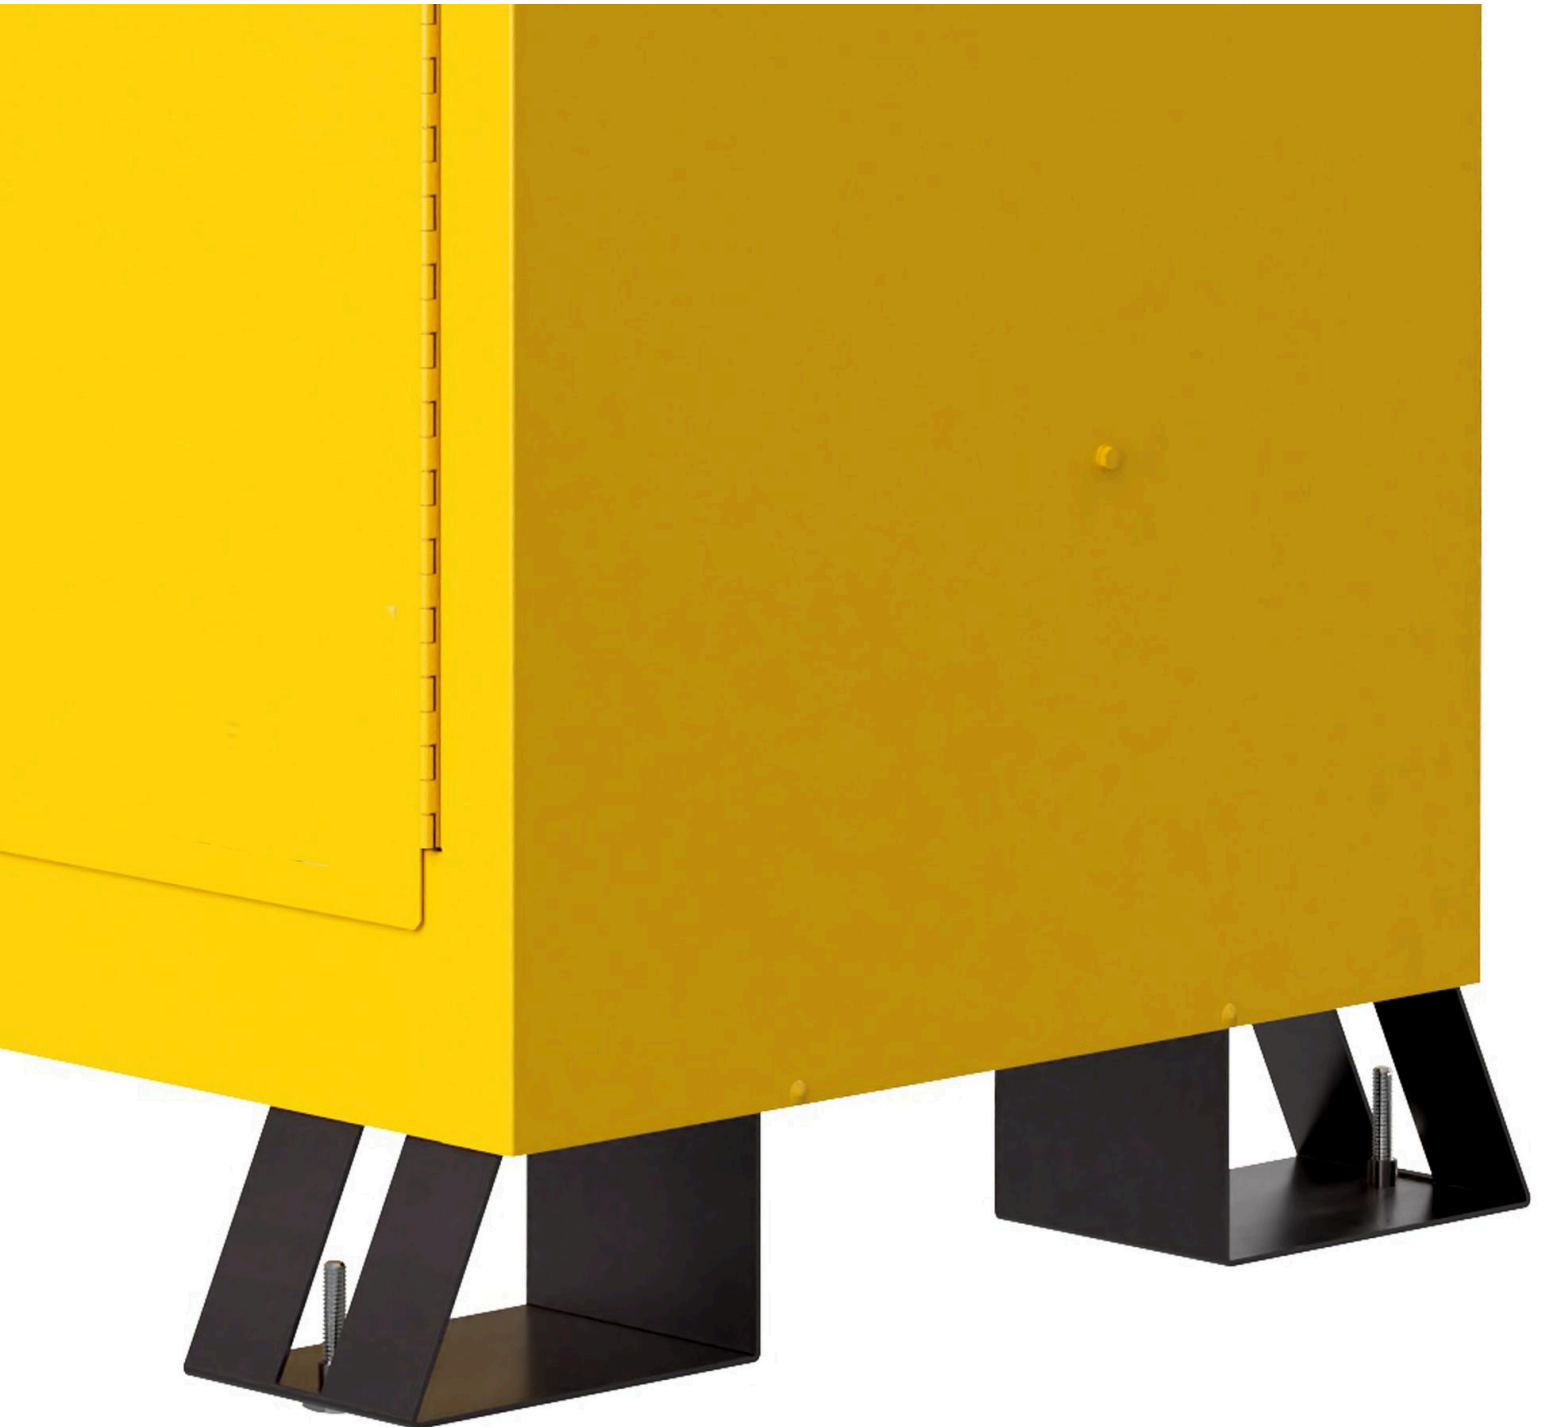

Utili-Guard+ Leg Kits

Justrite Utili-Guard+™ Flammable Safety Cabinet Leg Kits

Utili-Guard+ Leg Kits

Accessories for Safety Cabinets - Accessories for Safety Cabinets

Choose between sleek tower legs or rugged skid legs for your Utili-Guard+ Flammable Safety Cabinets. Both options fit all three Utili-Guard+ Flammable Safety Cabinet sizes and offer flexible installation and stability.

- Compatible with 30, 45, and 90-gallon Utili-Guard+ Flammable Safety Cabinets.
- Two styles: sleek tower legs and heavy-duty skid legs.
- Tower legs mount flush for a clean, integrated look.
- Skid legs offer easy access and mobility with fork lifts.
- Easy post-purchase installation.
- Adjustable leveling legs included with each base Utili-Guard+ Flammable Safety Cabinets.

- Use ONLY on Utili-Guard+ flammable cabinets for easy access and mobility with fork lifts.

Recommended use

Accessories for Safety Cabinets - Accessories for Safety Cabinets

Utili-Guard+ Leg Kits

General

Brand	Justrite
Category	Accessories for Safety Cabinets
Product Number	U2903
Product Family	Safety & Storage Cabinets
Product Group	Accessories for Safety Cabinets
Industry	Laboratories, Industrial, Construction, Manufacturing, Automotive
Product Name	Utili-Guard+ Leg Kits
Recommended use	Use ONLY on Utili-Guard+ flammable cabinets for easy access and mobility with fork lifts.
Shipping Location	Mattoon, IL 61938, United States

Utili-Guard+ Leg Kits, Skid

Art. nr.	Dimension (cm)	Weight (kg)
JCB2903400	107.04 x 21.37 x 11.58 cm	7.71

Utili-Guard+ Leg Kits, Tower

Art. nr.	Dimension (cm)	Weight (kg)
JCB2903300	108.13 x 15.75 x 11.51 cm	6.8