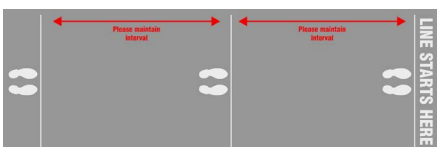

LINE STARTS HERE / MAINTAIN 6FT DISTANCE

Color	4 x 12 ft
Charcoal	194SL42BL